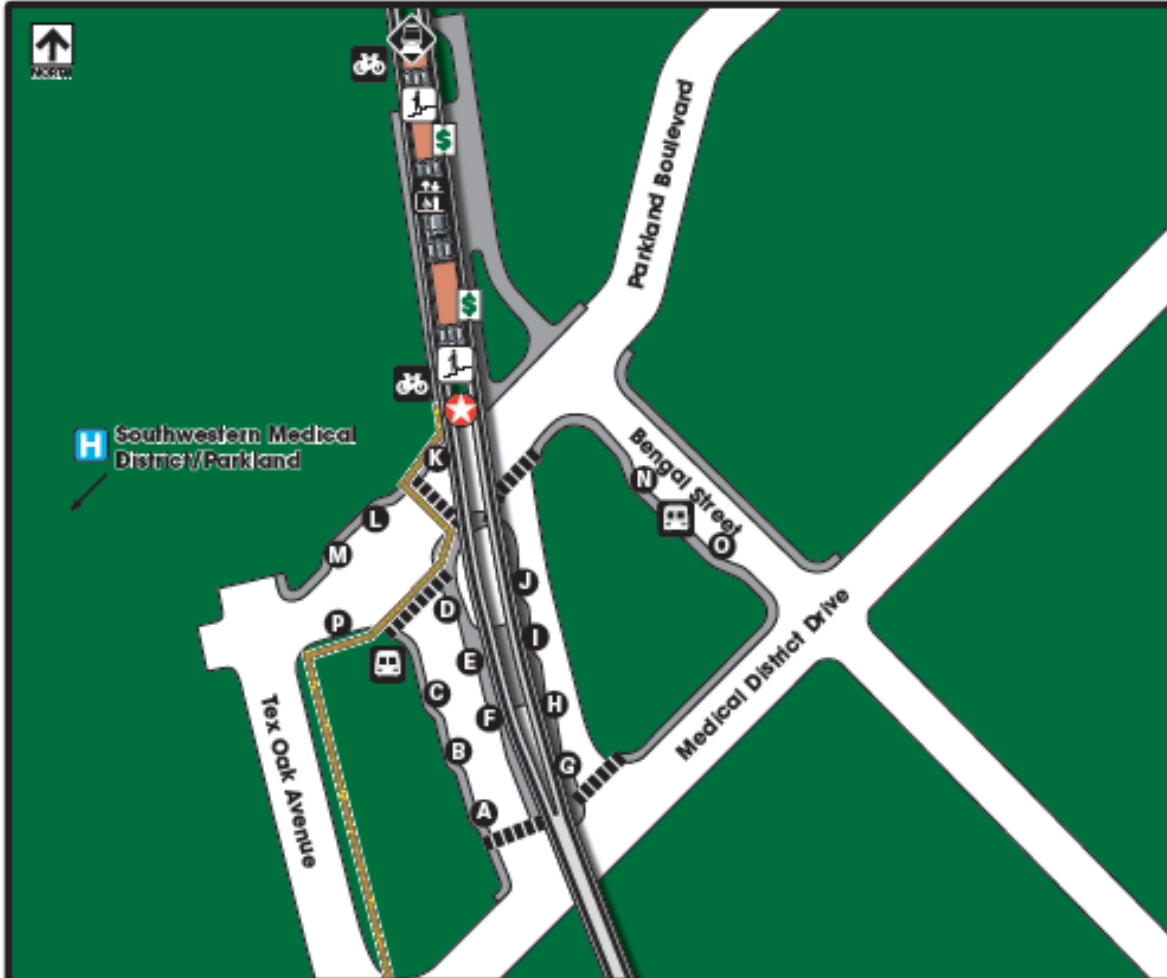

SWMD/Parkland Shuttles & Bus Routes

Effective: July 30, 2012

LEGEND

- DART Bus Stops
- Parkland Construction
- Walkpath To Hospitals
- University Hospital
- Hospital
- You Are Here

- 027 • Downtown Dallas, Burbank Station
- 029 • Downtown Dallas
- 039 • Serves Love Field from Inwood/Love Field Station
- 049 • Downtown Dallas, Children's Medical Center
- 404, 408, 544 • All SWMD Hospitals, N. Campus, Bass Ctr, St. Paul Hospital
- 405, 453 • All SWMD Hospitals, University St. Paul Hospital
- 409 • All SWMD Hospitals, N. Campus, Bass Center, Blo Med Ctr., St. Paul Hospital
- 525 • Children's Medical Center
- 526 • Departs from Inwood/Love Field Station
- 527 • Departs from Inwood/Love Field Station
- 703 Parkland Shuttle • Parkland, Zale Lipshy
- 822 Shuttle • Parkland, Zale Lipshy, Children's Medical Center
- 823 Shuttle • Departs from TRE Medical Market Station

Facility Overview Map for
2101 Medical District Drive, Dallas, Texas 75235

Southwestern Medical District/ Parkland Station

Legend

- You are here
- Rail Station Platform
- Bus Departures
- Ticket Vending Machine
- Parking
- Stairs
- Bicycle Parking
- Escalator
- Elevator
- Pedestrian Crosswalk
- Hospital
- Walkpath to Hospital

Where to Board Bus

- A** 404 • All SWMD Hospitals, N. Campus, Bass Center
- B** 49 • Downtown Dallas, Children's Medical Center
- C** 525 • Children's Medical Center
- D** 453 • All SWMD Hospitals, St. Paul Hospital
- E** 409 • Illinois Rail Station
- F** 29 • Downtown Dallas
- G** 408 • All SWMD Hospitals, N. Campus, Bass Center, St. Paul Hospital
- H** 27 • Downtown Dallas 409 • Northbound/Forest & Treadway
- I** 405 • All SWMD Hospitals, St. Paul Hospital
- J** 544 • All SWMD Hospitals, N. Campus, Bass Center, St. Paul Hospital
- K** Paratransit
- L** 822 Parkland, Zale Lipshy, Children's Medical Center
- M** Rail Disruption Shuttle
- N** Wait Time
- O** Wait Time
- P** 703 • Parkland, Zale Lipshy